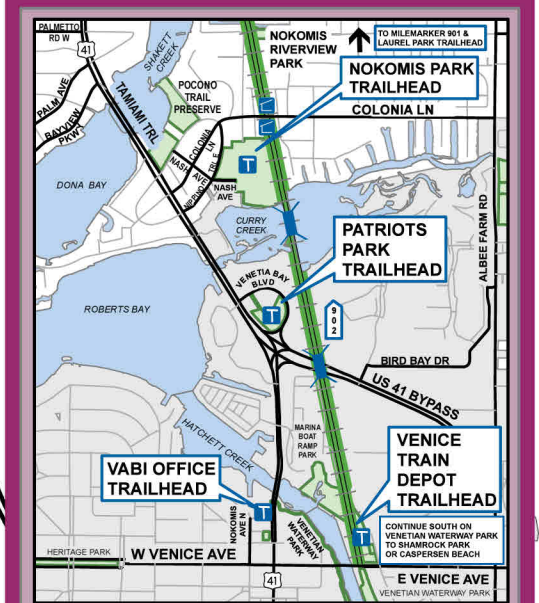

**LEGACY TRAIL - LAUREL ROAD INSET**

0 0.25 0.5 1 1.5 2 Miles  
0 0.375 0.75 1.5 2.25 3 Kilometers

**LEGACY TRAIL - VENICE AVENUE INSET**

0 0.25 0.5 1 1.5 2 Miles  
0 0.375 0.75 1.5 2.25 3 Kilometers

## THE LEGACY TRAIL

Sarasota County  
Friends of the LEGACY TRAIL

**LEGEND**

- THE LEGACY TRAIL
- PUBLIC PARKS AND LANDS
- TRAILHEADS  
ALL TRAILHEADS INCLUDE: PARKING, RESTROOMS AND DRINKING WATER. VERIFY PARK HOURS FOR RESTROOM AND WATER AVAILABILITY.
- PARKING  
NORTH-END TRAIL PARKING IS LOCATED ON MCINTOSH RD JUST SOUTH OF PALMER RANCH PKWY
- STOP STATION
- TRESTLE BRIDGE
- MILE MARKER